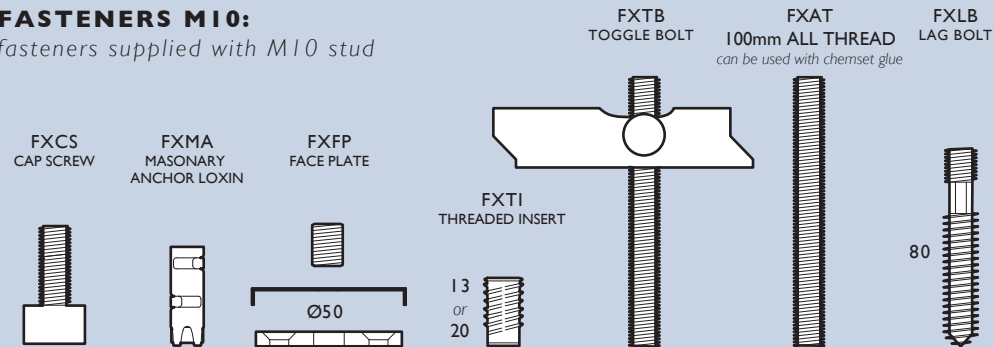

13mm DIAMETER BALUSTRADE DEAD END

FX13 BDE

FASTENERS M10:
fasteners supplied with M10 stud

FX13BDE:

Balustrade Dead End
Stationary non-adjustable fixing

MATERIAL:

316 Grade Stainless Steel

THREAD:

M10

FINISH:

Satin Stainless Steel

LOCATION:

Interior and exterior applications

FX13CBL:

Balustrade Cable

- 7x7 strand, Ø1/8" 316 Grade stainless steel cable