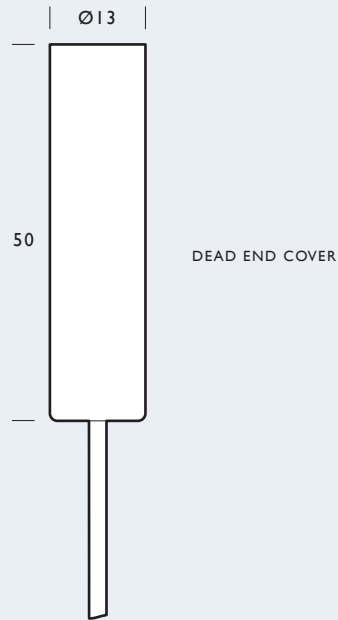

13mm DIAMETER BALUSTRADE DEAD END

FX13 BDE

FASTENERS M10:
fasteners supplied with M10 stud

FX13BDE:

Balustrade Dead End
Stationary non-adjustable fixing

MATERIAL:

316 Grade Stainless Steel

THREAD:

M10

FINISH:

Satin Stainless Steel

LOCATION:

Interior and exterior applications

FX13CBL:

Balustrade Cable

- 7x7 strand, Ø1/8" 316 Grade stainless steel cable