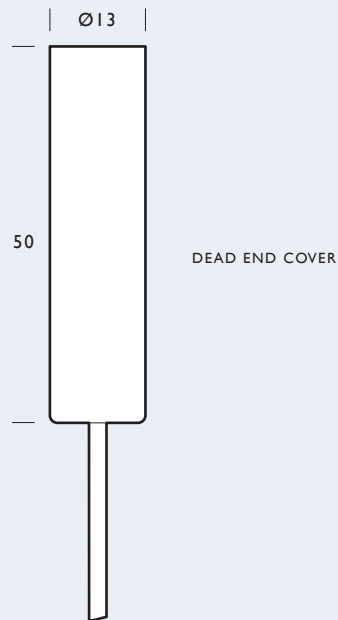

13mm DIAMETER BALUSTRADE DEAD END

FX13 BDE

FX13BDE:

Balustrade Dead End
Stationary non-adjustable fixing

MATERIAL:

316 Grade Stainless Steel

THREAD:

M10

FINISH:

Satin Stainless Steel

LOCATION:

Interior and exterior applications

FX13CBL:

Balustrade Cable

- 7x7 strand, $\varnothing 1/8"$ 316 Grade stainless steel cable

PRODUCT COMPLIANCY: