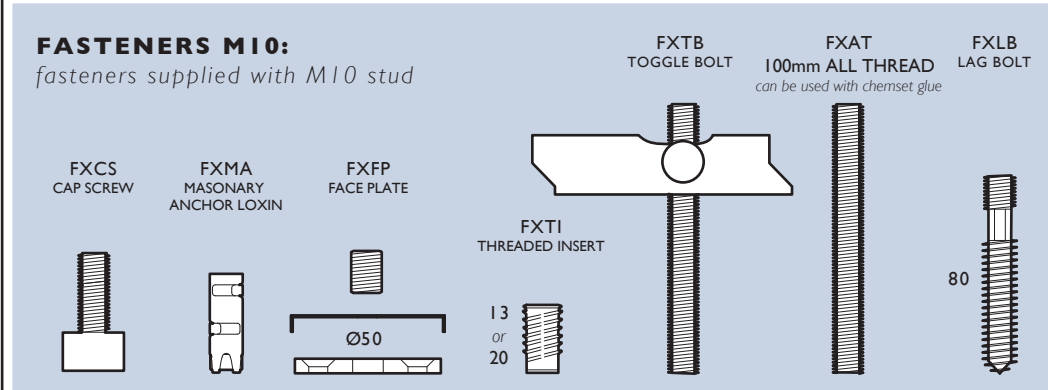

13mm DIAMETER BALUSTRADE DEAD END

FX13 BDE

FX13BDE:

Balustrade Dead End
Stationary non-adjustable fixing

MATERIAL:

316 Grade Stainless Steel

THREAD:

M10

FINISH:

Satin Stainless Steel

LOCATION:

Interior and exterior applications

FX13CBL:

Balustrade Cable

- 7x7 strand, $\varnothing 1/8"$ 316 Grade stainless steel cable

PRODUCT COMPLIANCY: