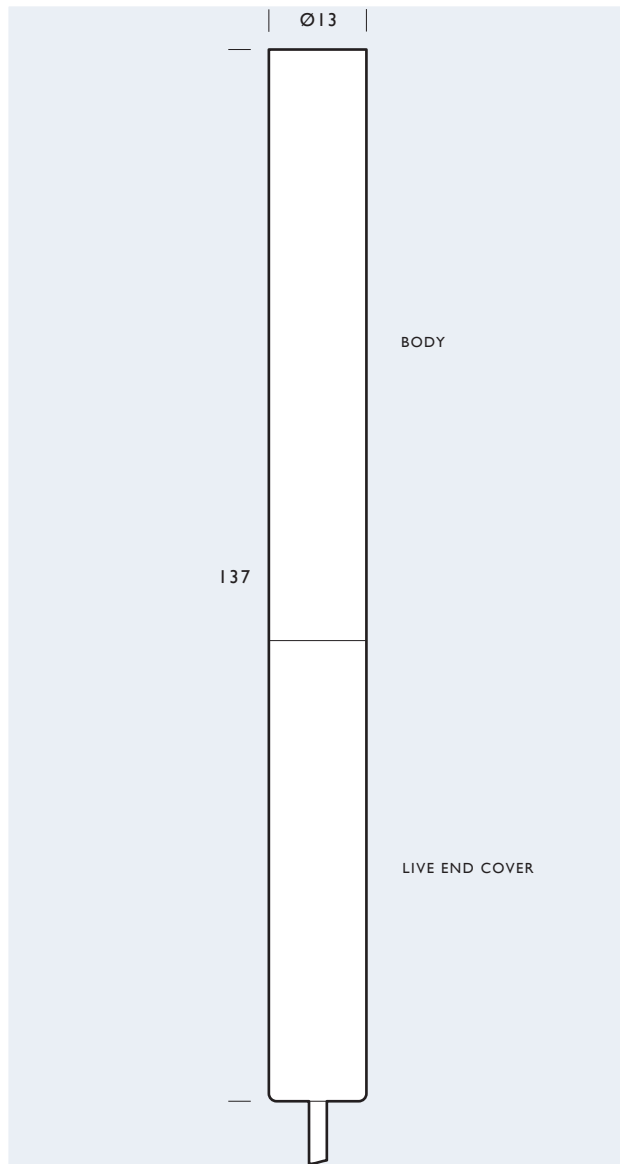

13mm DIAMETER BALUSTRADE LIVE END

FX13 BLE

MATERIAL:

316 Grade Stainless Steel

FX13BLE:

Balustrade Live End:

- Tensionable fixing, maximum adjustment 45mm
- For each FX13BLE a nominal span of 8m can be achieved. For spans between 8m and 16m an FX13BLE is required at both ends.
- For spans greater than 16m, components can be mounted back to back.

THREAD:

M10

FINISH:

Satin Stainless Steel

LOCATION:

Interior and exterior applications

- 7x7 strand, Ø1/8" 316 Grade stainless steel cable

FX13CBL: