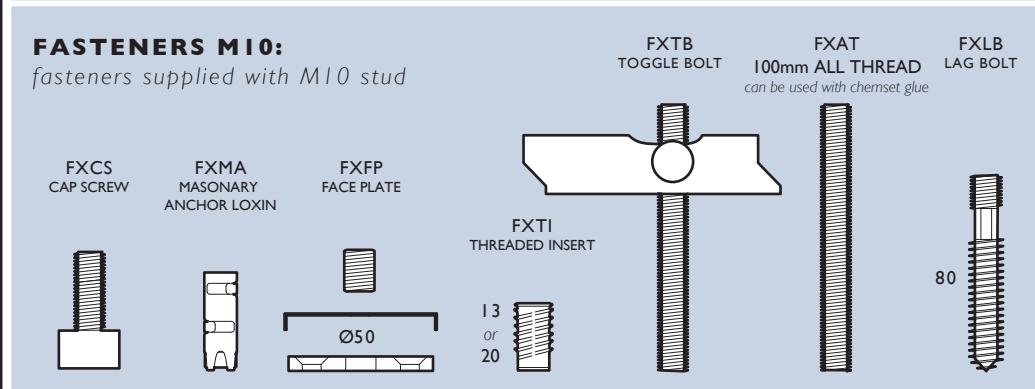

13mm DIAMETER BALUSTRADE LIVE END

FX13 BLE

MATERIAL:

316 Grade Stainless Steel

FX13BLE:

Balustrade Live End:

- Tensionable fixing, maximum adjustment 45mm
- For each FX13BLE a nominal span of 8m can be achieved. For spans between 8m and 16m an FX13BLE is required at both ends.
- For spans greater than 16m, components can be mounted back to back.

THREAD:

M10

FINISH:

Satin Stainless Steel

LOCATION:

Interior and exterior applications

- 7x7 strand, Ø1/8" 316 Grade stainless steel cable

FX13CBL: