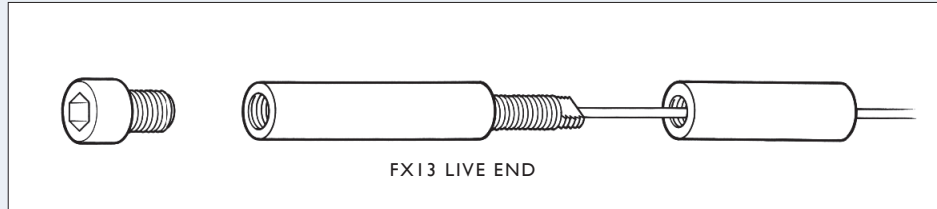

13mm DIAMETER BALUSTRADE LIVE END

# FX13 BLE

**FASTENERS M10:**  
*fasteners supplied with M10 stud*

**MATERIAL:**

316 Grade Stainless Steel

**FX13BLE:**

Balustrade Live End:

- Tensionable fixing, maximum adjustment 45mm
- For each FX13BLE a nominal span of 8m can be achieved. For spans between 8m and 16m an FX13BLE is required at both ends.
- For spans greater than 16m, components can be mounted back to back.

**THREAD:**

M10

**FINISH:**

Satin Stainless Steel

**LOCATION:**

Interior and exterior applications

- 7x7 strand, Ø1/8" 316 Grade stainless steel cable

**FX13CBL:**