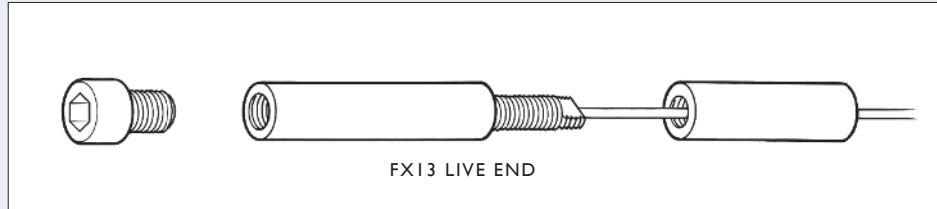

13mm DIAMETER BALUSTRADE LIVE END

FX13 BLE

MATERIAL:

316 Grade Stainless Steel

FX13BLE:

Balustrade Live End:

- Tensionable fixing, maximum adjustment 45mm
- For each FX13BLE a nominal span of 8m can be achieved. For spans between 8m and 16m an FX13BLE is required at both ends.
- For spans greater than 16m, components can be mounted back to back.

THREAD:

M10

FINISH:

Satin Stainless Steel

LOCATION:

Interior and exterior applications

- 7x7 strand, Ø1/8" 316 Grade stainless steel cable

FX13CBL: