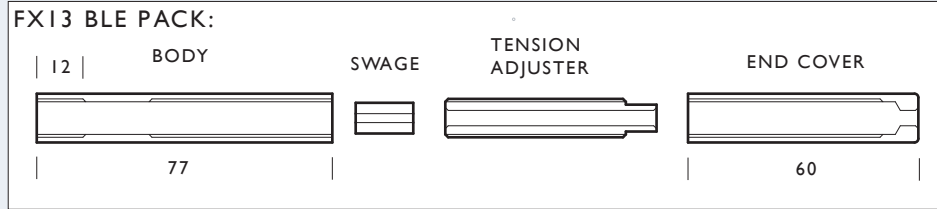

13mm DIAMETER BALUSTRADE LIVE END

# FX13 BLE

**FASTENERS M10:**  
*fasteners supplied with M10 stud*

**MATERIAL:**

316 Grade Stainless Steel

**FX13BLE:**

Balustrade Live End:

- Tensionable fixing, maximum adjustment 45mm
- For each FX13BLE a nominal span of 8m can be achieved. For spans between 8m and 16m an FX13BLE is required at both ends.
- For spans greater than 16m, components can be mounted back to back.

**THREAD:**

M10

**FINISH:**

Satin Stainless Steel

**LOCATION:**

Interior and exterior applications

- 7x7 strand, Ø1/8" 316 Grade stainless steel cable

**FX13CBL:**