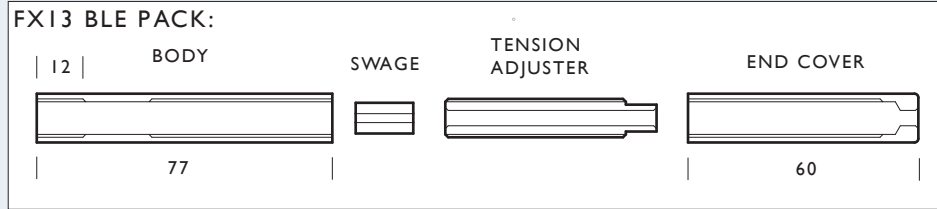

13mm DIAMETER BALUSTRADE LIVE END

FX13 BLE

MATERIAL:

316 Grade Stainless Steel

FX13BLE:

Balustrade Live End:

- Tensionable fixing, maximum adjustment 45mm
- For each FX13BLE a nominal span of 8m can be achieved. For spans between 8m and 16m an FX13BLE is required at both ends.
- For spans greater than 16m, components can be mounted back to back.

THREAD:

M10

FINISH:

Satin Stainless Steel

LOCATION:

Interior and exterior applications

- 7x7 strand, Ø1/8" 316 Grade stainless steel cable

FX13CBL: