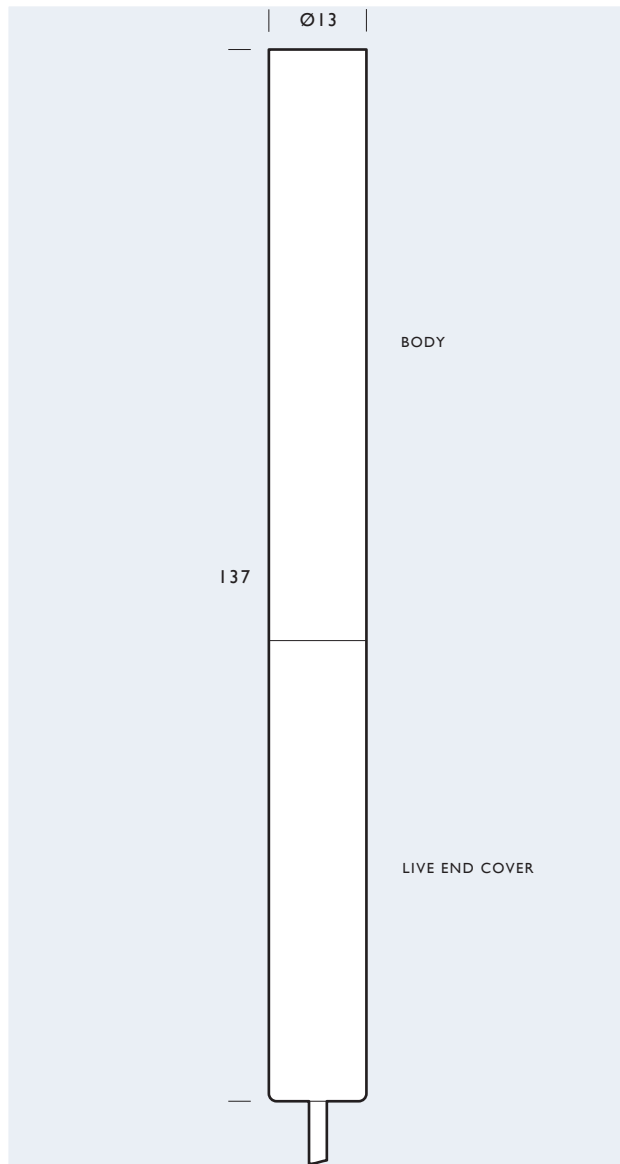

13mm DIAMETER BALUSTRADE LIVE END

# FX13 BLE

**FASTENERS M10:**  
*fasteners supplied with M10 stud*

**MATERIAL:**

316 Grade Stainless Steel

**FX13BLE:**

Balustrade Live End:

- Tensionable fixing, maximum adjustment 45mm
- For each FX13BLE a nominal span of 8m can be achieved. For spans between 8m and 16m an FX13BLE is required at both ends.
- For spans greater than 16m, components can be mounted back to back.

**THREAD:**

M10

**FINISH:**

Satin Stainless Steel

**LOCATION:**

Interior and exterior applications

- 7x7 strand, Ø1/8" 316 Grade stainless steel cable

**FX13CBL:**