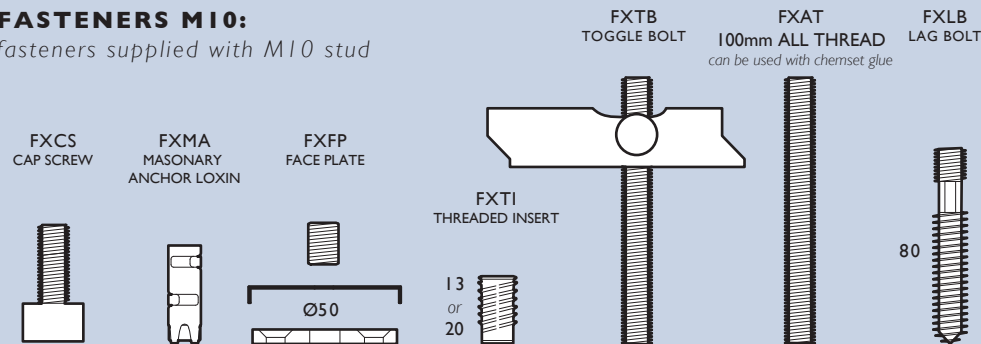

# FX13 BLE

**FASTENERS M10:**  
*fasteners supplied with M10 stud*

**MATERIAL:**

316 Grade Stainless Steel

**FX13BLE:**

Balustrade Live End:

- Tensionable fixing, maximum adjustment 45mm
- For each FX13BLE a nominal span of 8m can be achieved. For spans between 8m and 16m an FX13BLE is required at both ends.
- For spans greater than 16m, components can be mounted back to back.

**THREAD:**

M10

**FINISH:**

Satin Stainless Steel

**LOCATION:**

Interior and exterior applications

- 7x7 strand, Ø1/8" 316 Grade stainless steel cable

**FX13CBL:**